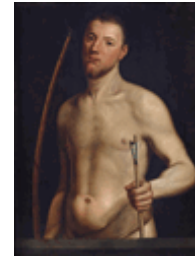

Antonio Mor | Attributed to

Portrait of a Man as Saint Sebastian

painting

about 1554-1560

Oil paint on panel

FH: 50 3/8in; FW: 44in; FD: 6in

Promised Gift of the Berger Collection Educational Trust

TL-19102

Cornelius Johnson

Portrait of a Gentleman, probably James Howell

painting

1634

Oil paint on canvas

IH: 32in; IW: 25in; FH: 39 5/8in; FW: 33 3/16in; FD: 3 3/4in

Promised Gift of the Berger Collection Educational Trust