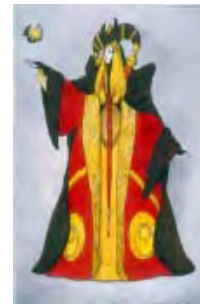

Concept Art, Queen Amidala Senate Gown. *Star Wars™: The Phantom Menace*. © & ™ 2017 Lucasfilm Ltd. All rights reserved. Used under authorization.